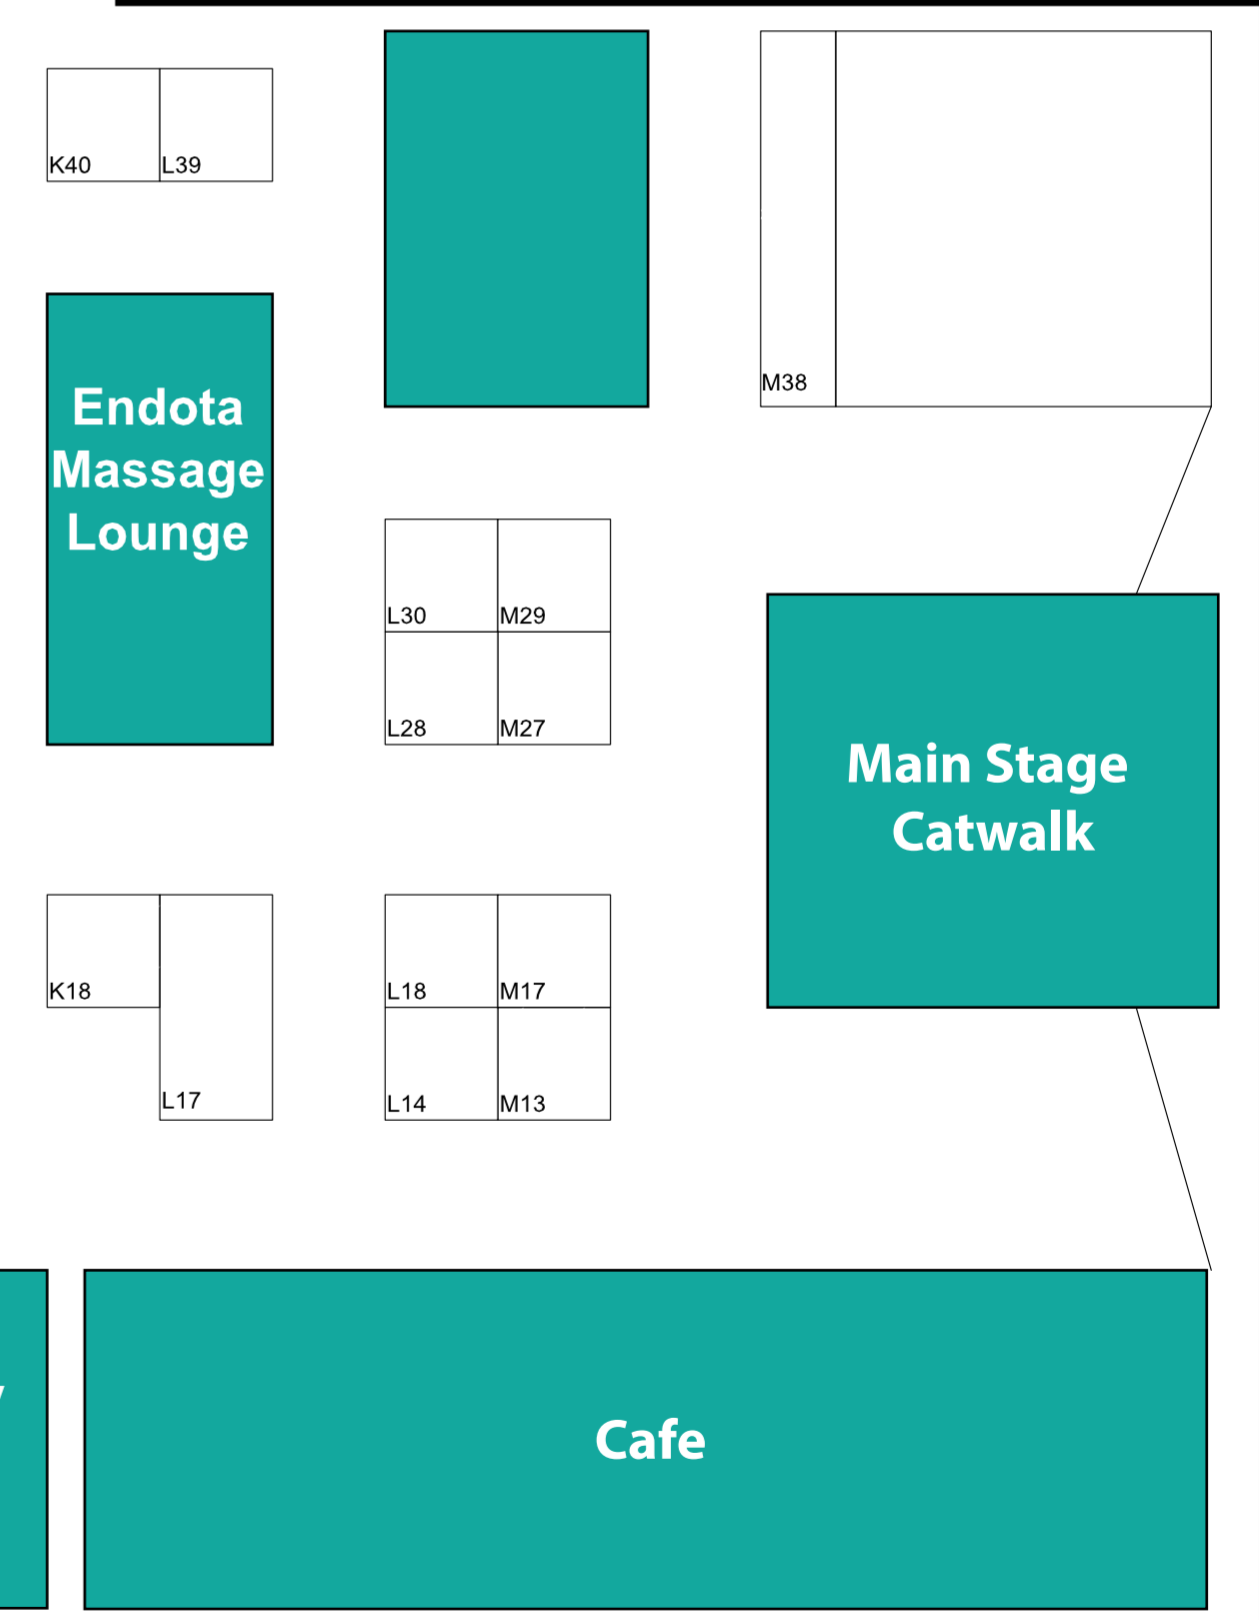

LOADING DOCK

KIOSK

LOADING DOCK

# EVERY woman EXPO

15 - 17 June 2018

Registration

Main Entry Door 4

Baby Changeroom

Exhibitor Lounge