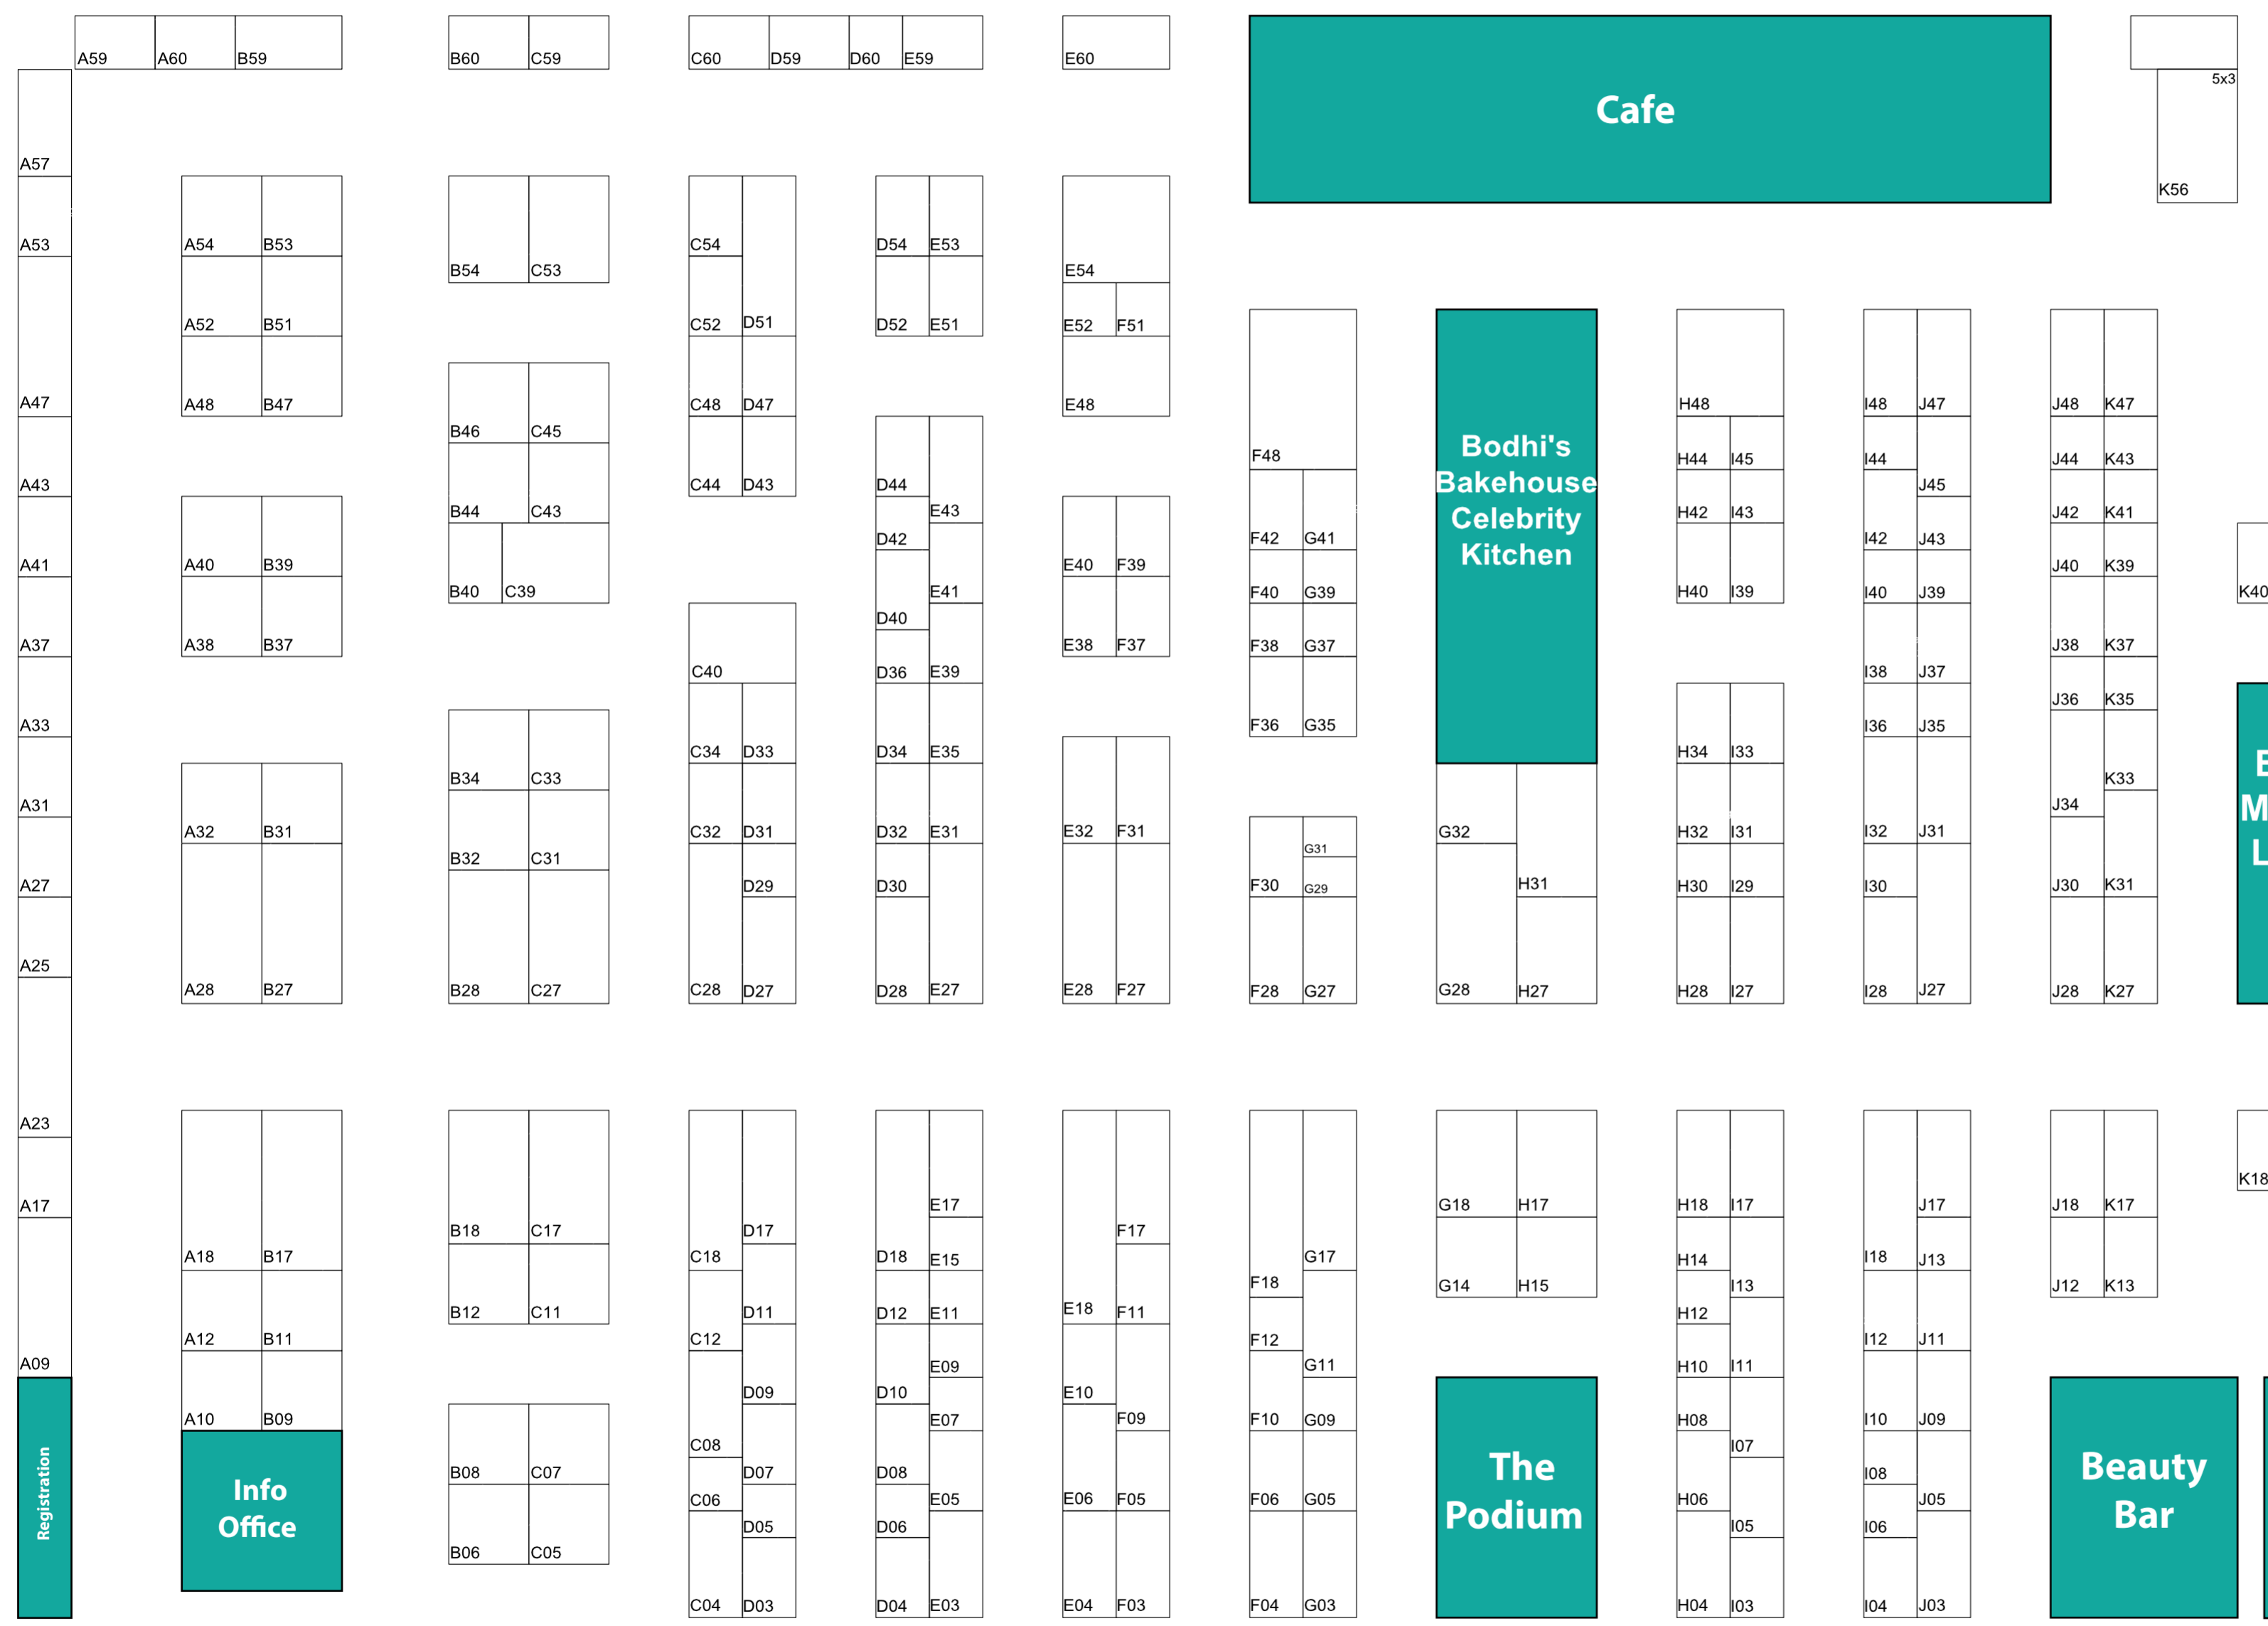

LOADING DOCK

KIOSK

LOADING DOCK

# EVERY woman EXPO

15 - 17 June 2018

Registration

Main Entry Door 4

Baby Changeroom

Exhibitor Lounge