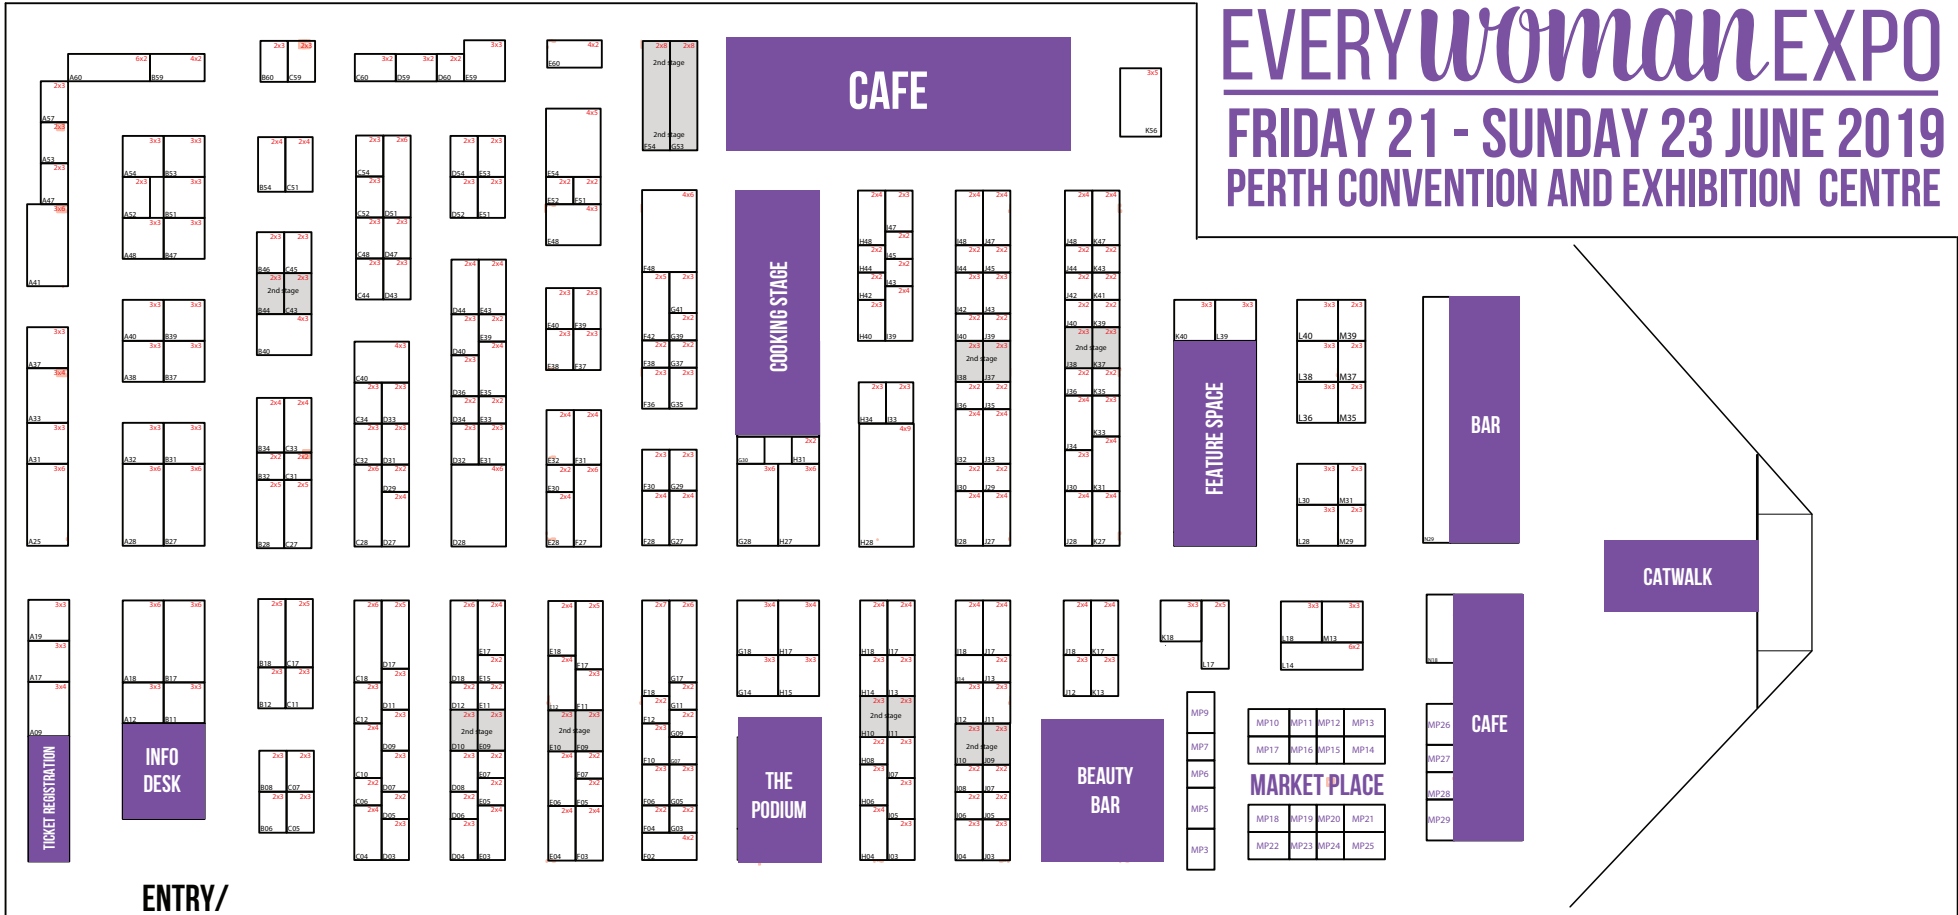

EVERYwoman EXPO

FRIDAY 21 - SUNDAY 23 JUNE 2019
PERTH CONVENTION AND EXHIBITION CENTRE

ENTRY/
EXIT