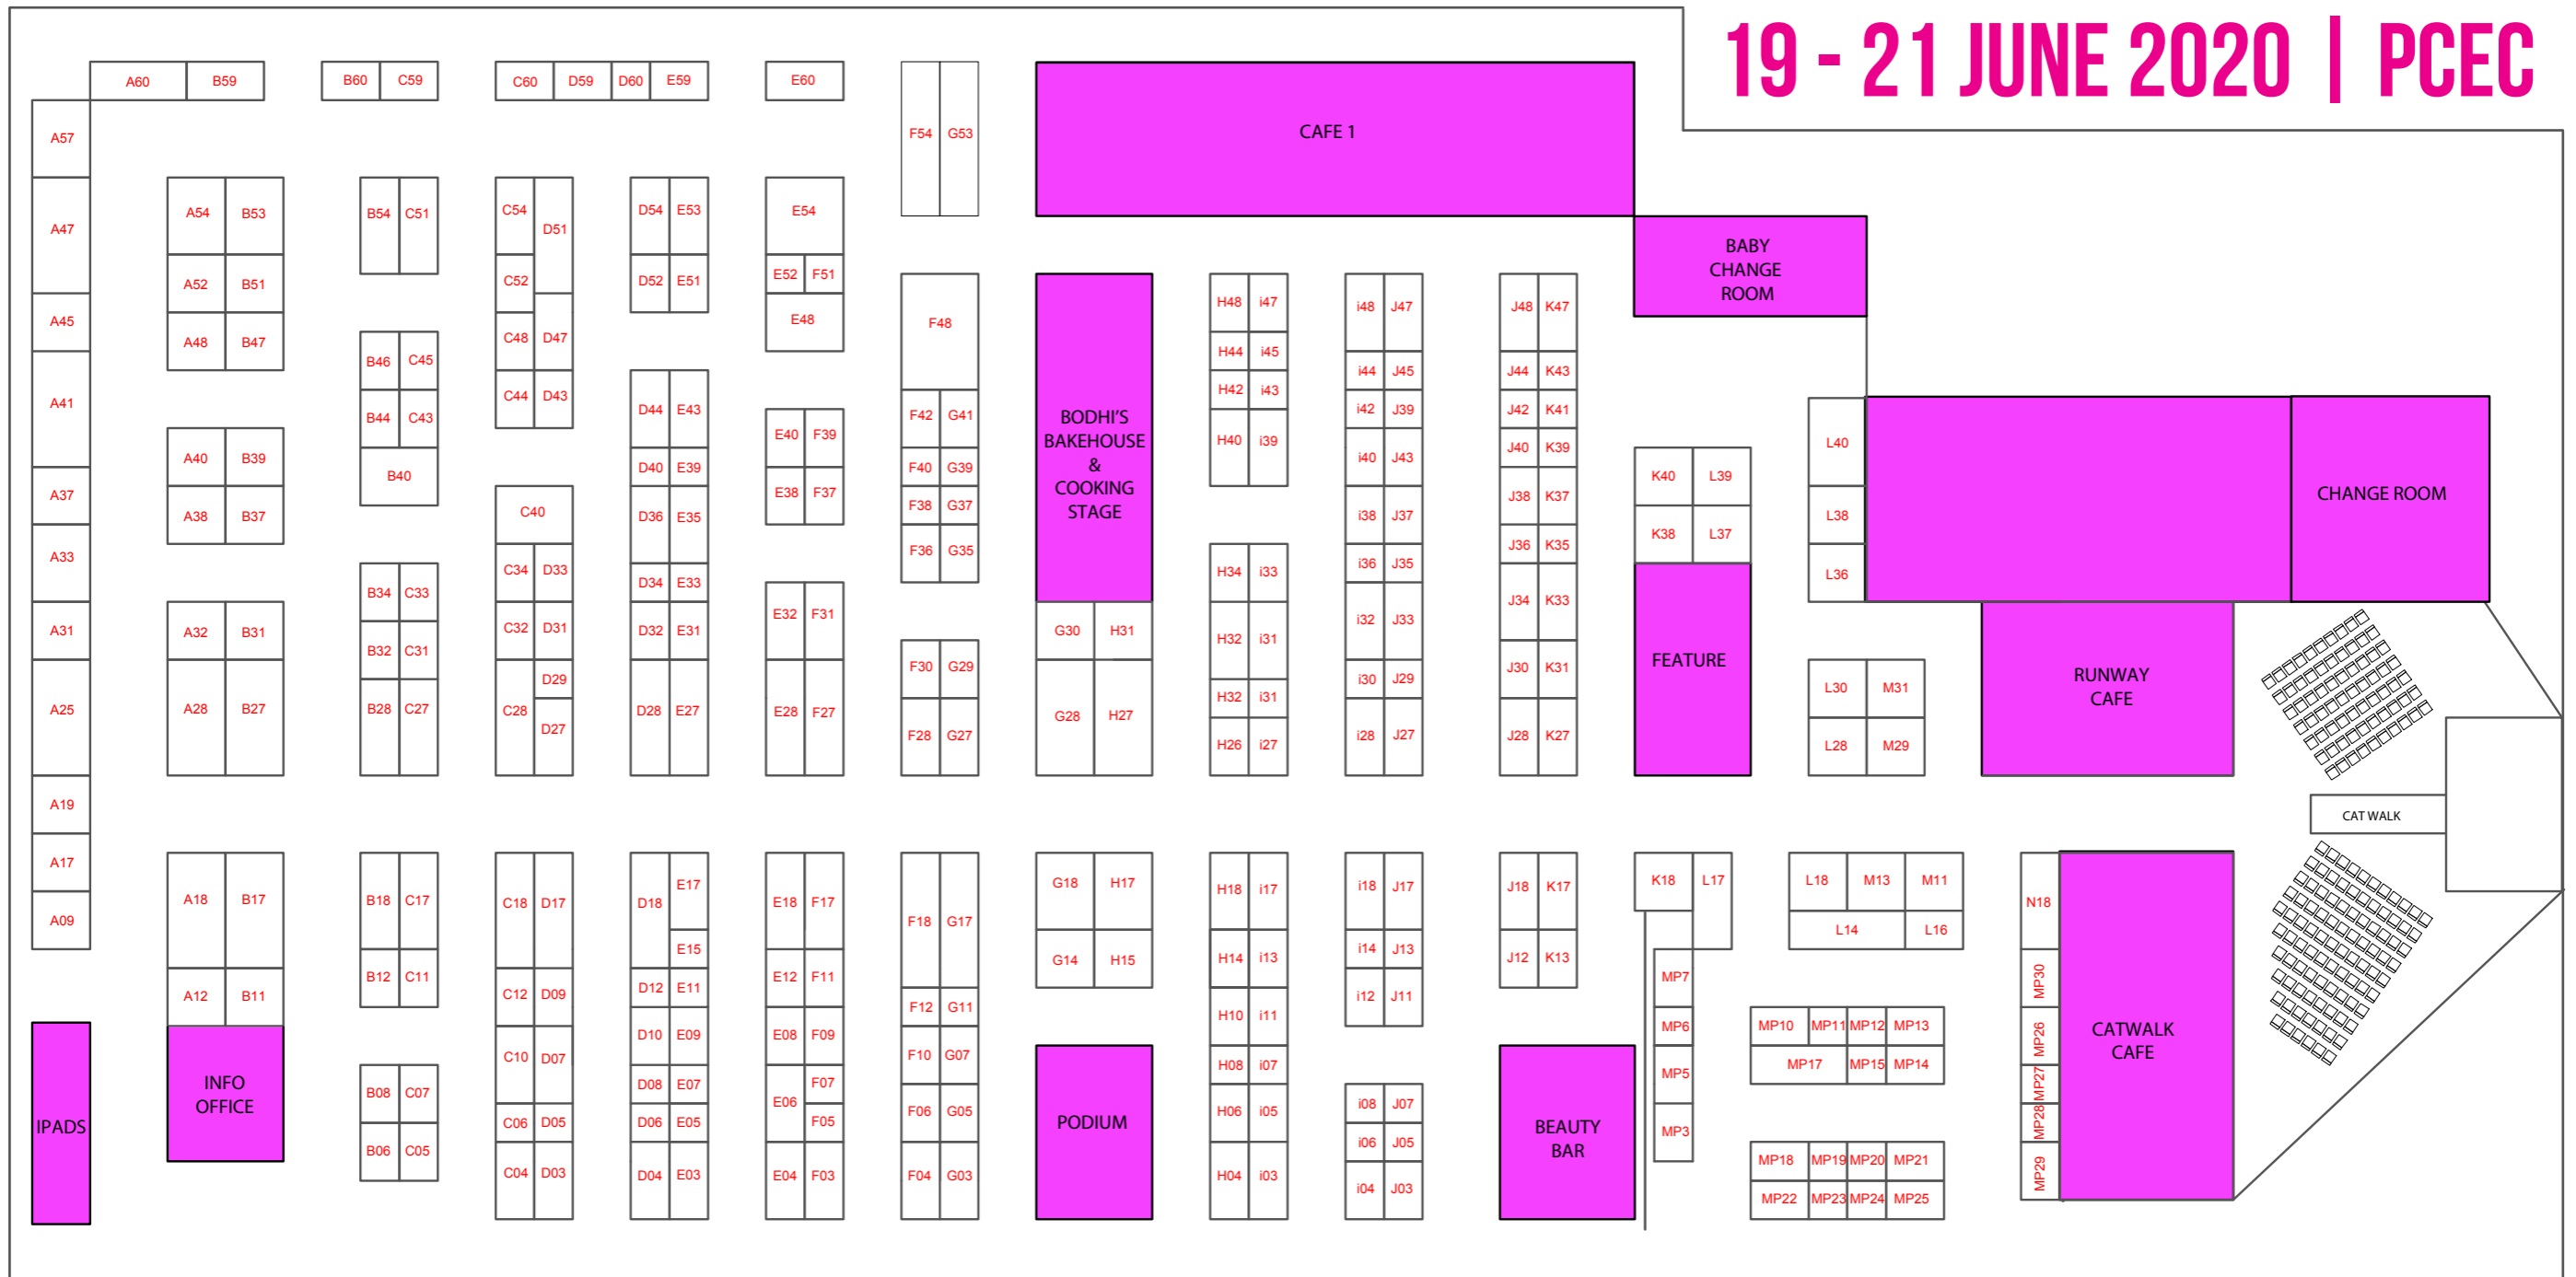

EVERY woman EXPO

19 - 21 JUNE 2020 | PCEC

ENTRY / EXIT